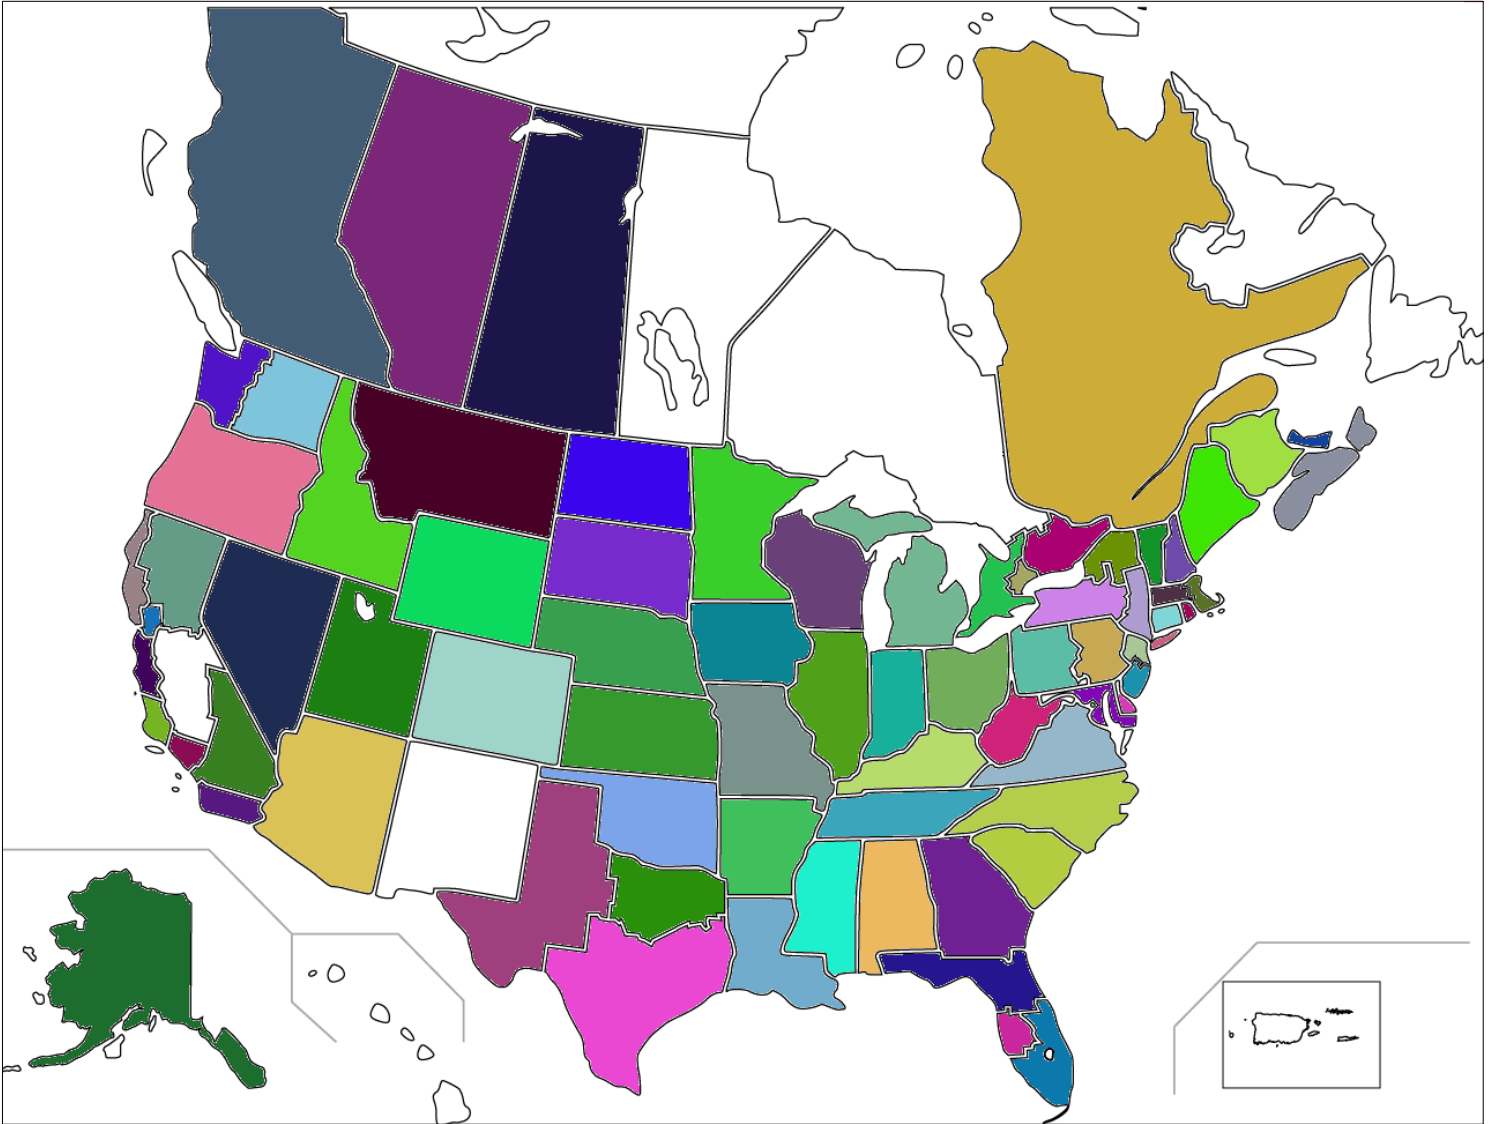

Winter Field Day 2024 K1WAS

N3FJP ARRL Sections Map
We worked 48 states and only
missed 4 USA sections