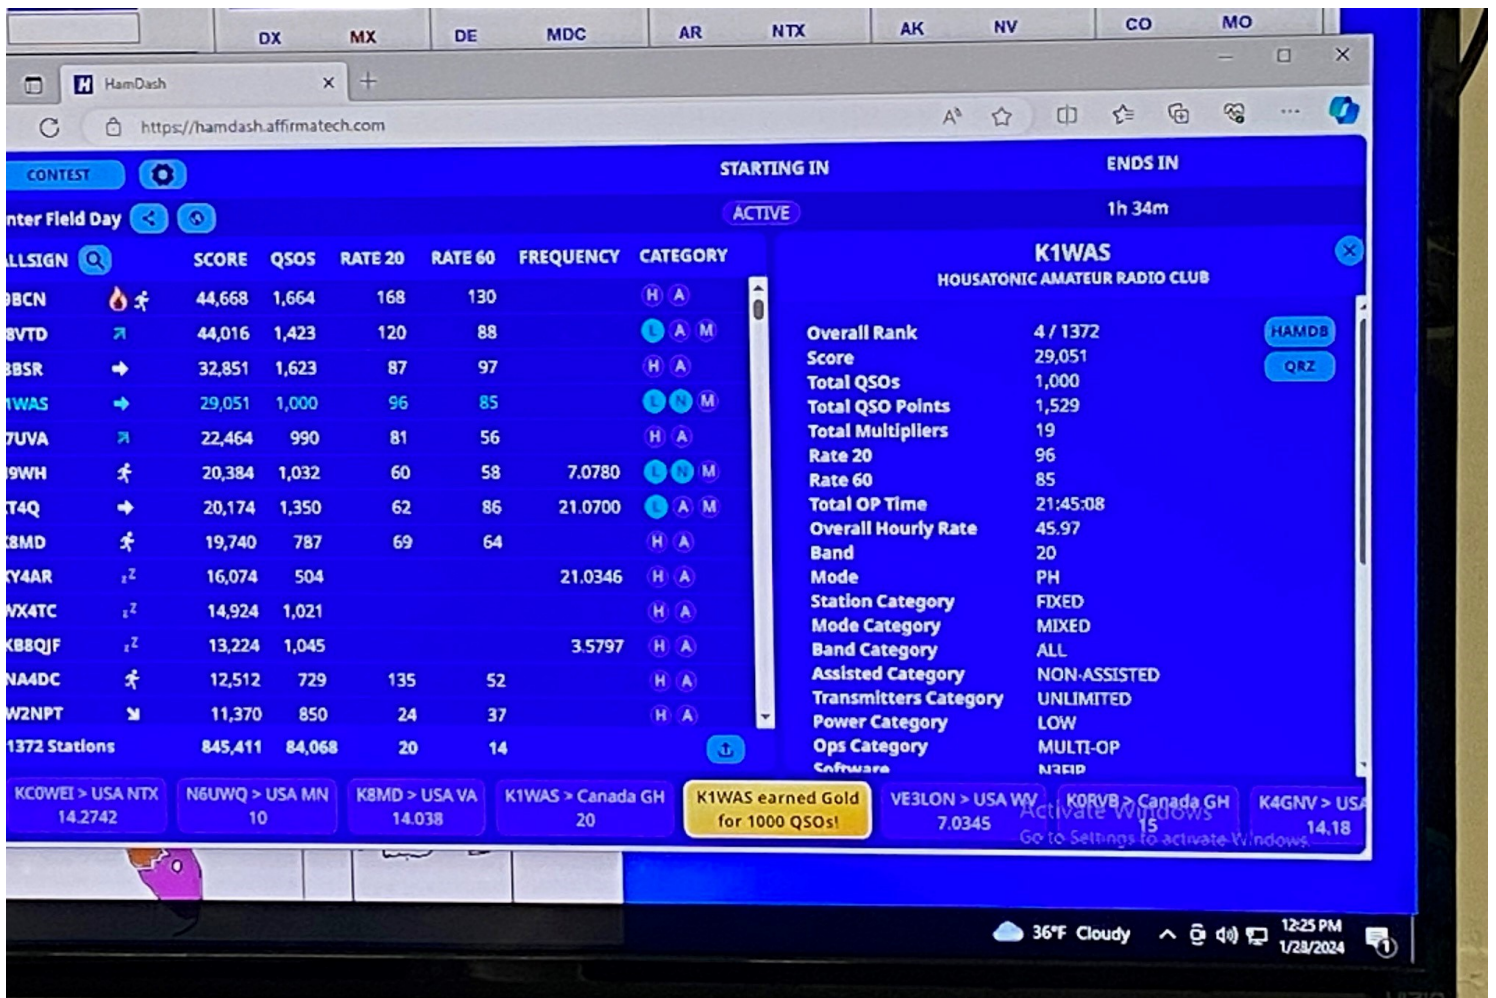

We achieved 1000 QSOs and HamDash flashed a gold contact square at the bottom